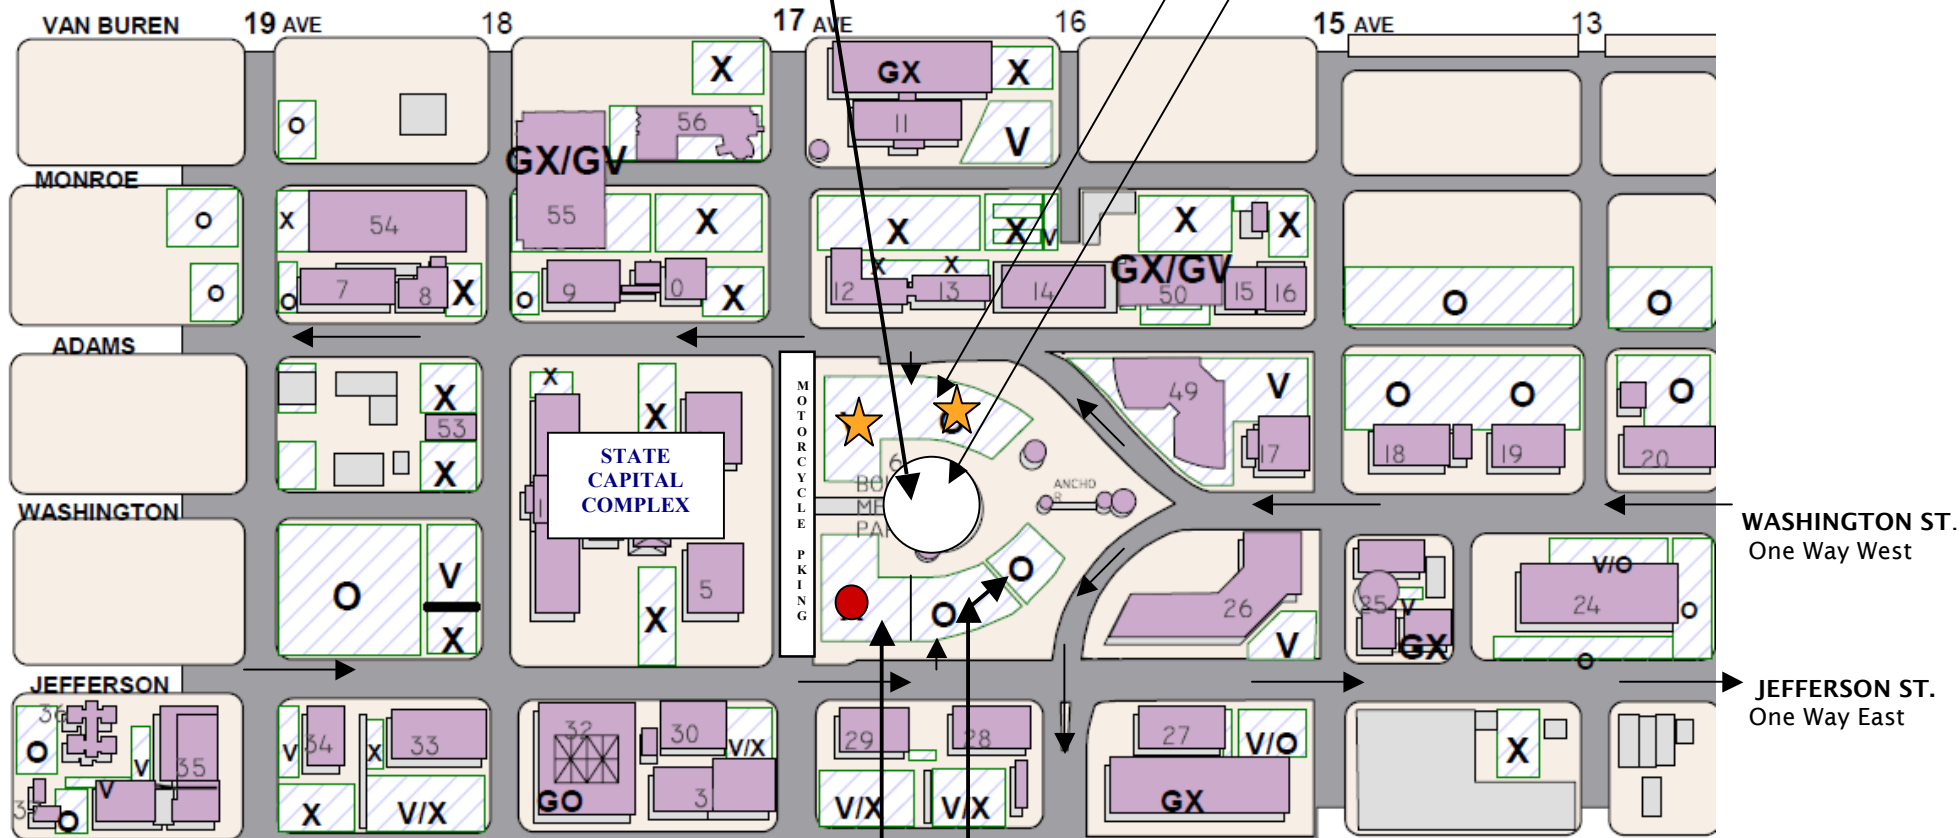

2011 ENDURING FREEDOM MEMORIAL RE-DEDICATION

Wesley Bolin Plaza - Parking Information

1700 W. Washington St. Phoenix, Arizona 85007

PUBLIC PARKING AREA'S
 Areas marked V & O are open
 Areas marked X are open unless there is a gate or is blocked
 ALL GARAGES are closed to parking

**DEDICATION CEREMONY
 BOWL AREA**

GOLD STAR FAMILY PARKING LOT
 DIGNITARY PARKING • GUEST DROP OFF AREA

GOLD STAR FAMILY CHECK IN TABLE

OPEN PARKING

“NO PARKING” SENATE AND HOUSE PARKING LOT

The responsibility for finding a legal parking space, as well as verifying the validity of any parking permit, rests with the motor vehicle operator.